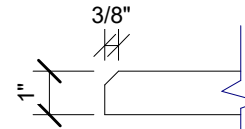

1 SIDE VIEW
1" = 1' 0"

2 EDGE DETAIL
3" = 1' 0"

3 PLAN VIEW
1" = 1' 0"

4 END VIEW
1" = 1' 0"

123 Columbia Court N. Chaska, MN 55318
www.acousticalsurfaces.com
1-800-854-2948

PRODUCT LINE: 1" Envirocoustic Design Panels - 2ft x 4ft - Beveled Edge - Metro