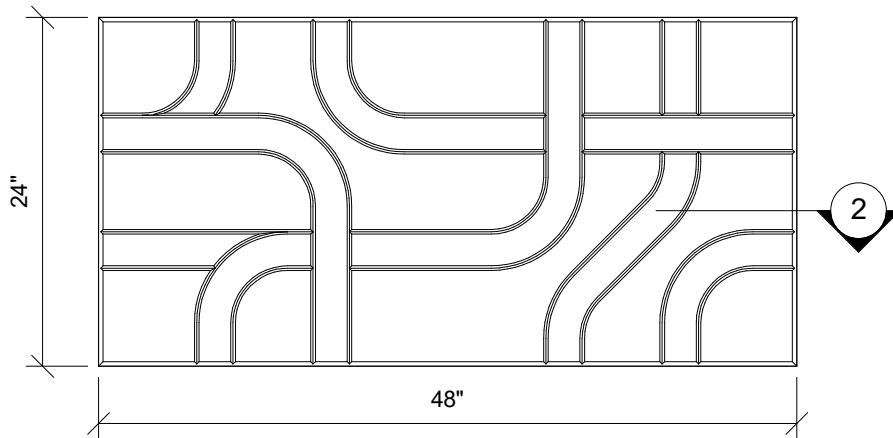

1 SIDE VIEW
1" = 1' 0"

2 EDGE DETAIL
3" = 1' 0"

3 PLAN VIEW
1" = 1' 0"

4 END VIEW
1" = 1' 0"

123 Columbia Court N. Chaska, MN 55318
www.acousticalsurfaces.com
1-800-854-2948

PRODUCT LINE: 1" Envirocoustic Design Panels - 2ft x 4ft - Beveled Edge - Metro